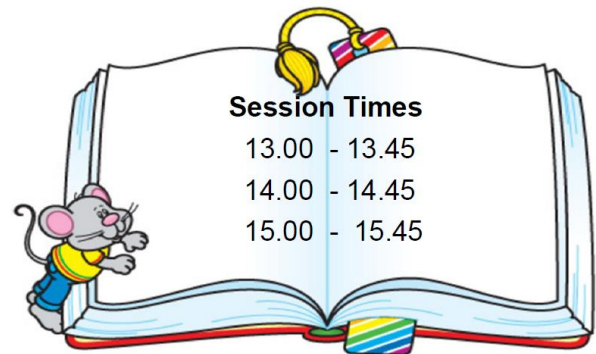

Memorial Garden

and enjoy refreshments in the Church Hall.

Free map available from St Mary's Church, Saltford Hall and

Saltford Community PO/Library

Saltford Village Festival

Come and join story time at Saltford Community Library Hub

Saturday 8th June with local author of childrens' books **Richard Mayne**

Session Times

13.00 - 13.45

14.00 - 14.45

15.00 - 15.45

Due to limited space admission is by ticket only and each child must have a ticket and be accompanied by an adult.